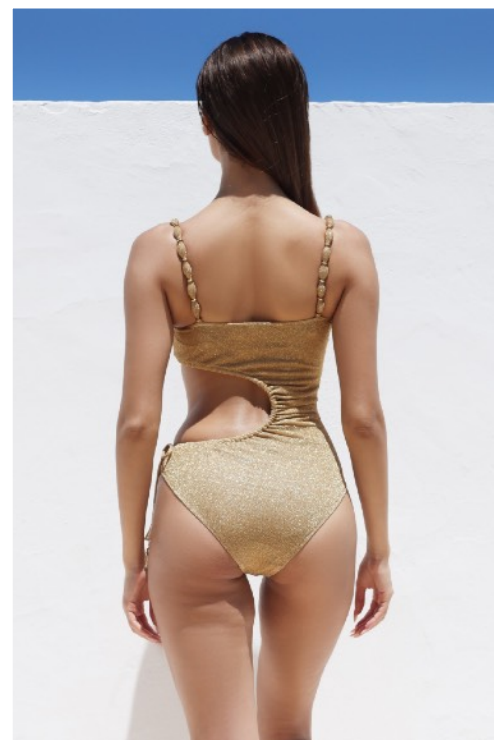

WAVY JEWEL BIKINI

W A V Y
J E W E L
B I K I N I

DETAILS: GOLD-PLATED STRAPS
AND GILDED TIPS

WAVY JEWEL BIKINI

W A V Y
J E W E L
B I K I N I

DETAILS: GOLD-PLATED STRAPS
AND GILDED TIPS

W A V Y J E W E L B I K I N I

W A V Y
J E W E L
B I K I N I

DETAILS: GOLD-PLATED STRAPS
AND GILDED TIPS

SHELL ONE PIECE

DETAILS:
GOLD-PLATED STRAPS AND
GILDED TIPS
AND SHINNY FABRIC

SHELL ONE PIECE

DETAILS:
GOLD-PLATED STRAPS AND
GILDED TIPS

SHELL ONE PIECE

DETAILS:
GOLD-PLATED STRAPS AND
GILDED TIPS

SHELL ONE PIECE

DETAILS:
GOLD-PLATED STRAPS AND
GILDED TIPS

SHELL ONE PIECE

DETAILS:
GOLD-PLATED STRAPS AND
GILDED TIPS

APRIL PINK BIKINI

DETAILS:
GOLD COLORED TIPS