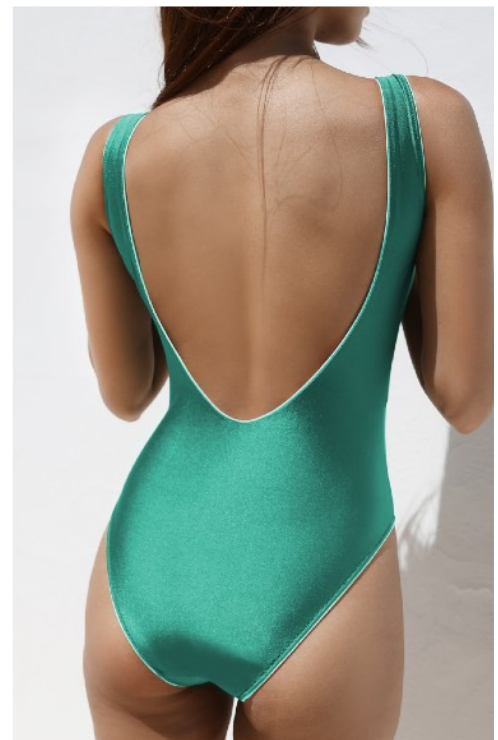

WAVY JEWEL BIKINI

W A V Y
J E W E L
B I K I N I

DETAILS: GOLD-PLATED STRAPS
AND GILDED TIPS

WAVY JEWEL BIKINI

W A V Y
J E W E L
B I K I N I

DETAILS: GOLD-PLATED STRAPS
AND GILDED TIPS

W A V Y J E W E L B I K I N I

W A V Y
J E W E L
B I K I N I

DETAILS: GOLD-PLATED STRAPS
AND GILDED TIPS

SHELL ONE PIECE

DETAILS:
GOLD-PLATED STRAPS AND
GILDED TIPS
AND SHINNY FABRIC

SHELL ONE PIECE

DETAILS:
GOLD-PLATED STRAPS AND
GILDED TIPS

FELINE ONE PIECE

FELINE ONE
PIECE

pipng color

FELINE BIKINI

FELINE BIKINI

DETAILS: GOLD COLORED TIPS

Laces colors

FELINE STRIPE

SPONGE ONE PIECE

SPONGE
BIKINI

DRAPED ONE PIECE

DETAILS:
SHINY FABRIC

piping color

D R A P E D O N E P I E C E

piping color

D R A P E D O N E P I E C E