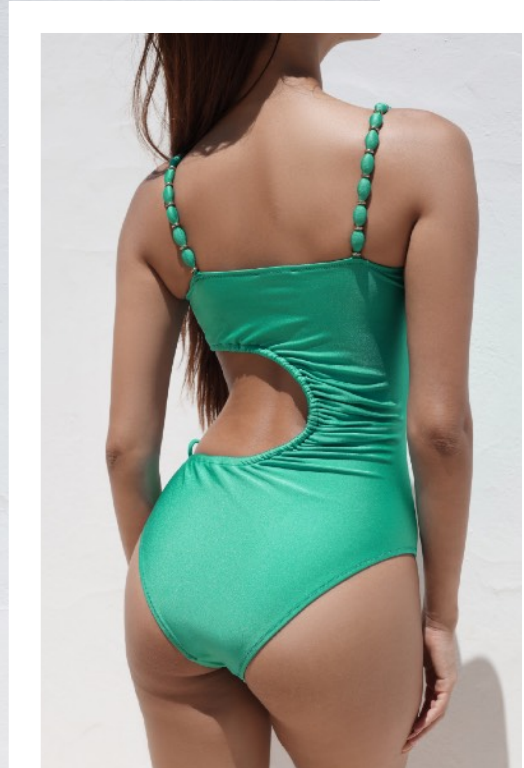

WAVY JEWEL BIKINI

W A V Y
J E W E L
B I K I N I

DETAILS: GOLD-PLATED STRAPS
AND GILDED TIPS

WAVY JEWEL BIKINI

W A V Y
J E W E L
B I K I N I

DETAILS: GOLD-PLATED STRAPS
AND GILDED TIPS

W A V Y J E W E L B I K I N I

W A V Y
J E W E L
B I K I N I

DETAILS: GOLD-PLATED STRAPS
AND GILDED TIPS

SHELL ONE PIECE

DETAILS:
GOLD-PLATED STRAPS AND
GILDED TIPS
AND SHINNY FABRIC

SHELL ONE PIECE

DETAILS:
GOLD-PLATED STRAPS AND
GILDED TIPS

SHELL ONE PIECE

DETAILS:
GOLD-PLATED STRAPS AND
GILDED TIPS

SHELL ONE PIECE

DETAILS:
GOLD-PLATED STRAPS AND
GILDED TIPS

SHELL ONE PIECE

DETAILS:
GOLD-PLATED STRAPS AND
GILDED TIPS

APRIL PINK BIKINI

DETAILS:
GOLD COLORED TIPS