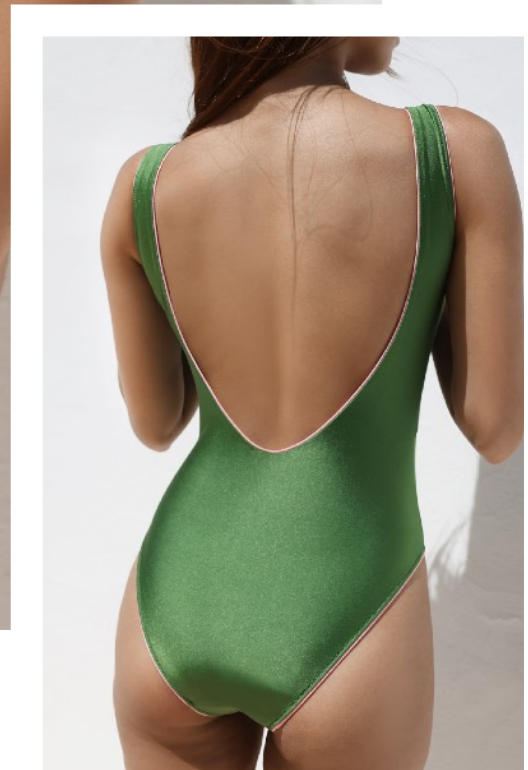

D R A P E D   O N E   P I E C E

piping color