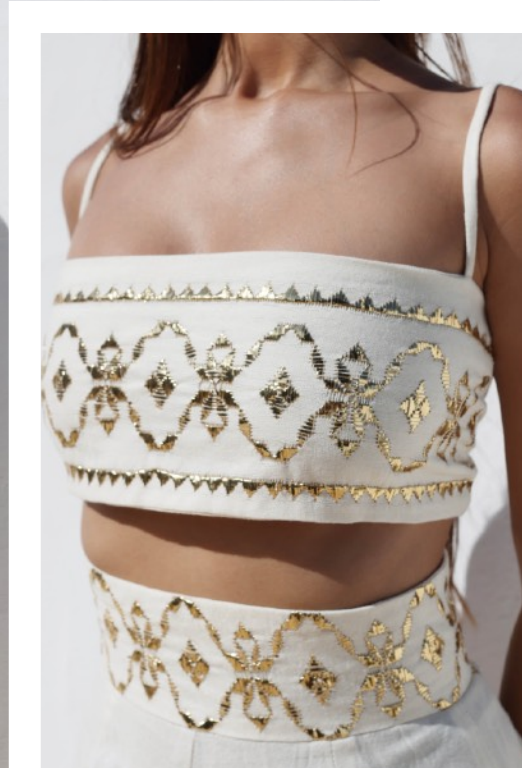

WAVY JEWEL BIKINI

W A V Y
J E W E L
B I K I N I

DETAILS: GOLD-PLATED STRAPS
AND GILDED TIPS

WAVY JEWEL BIKINI

W A V Y
J E W E L
B I K I N I

DETAILS: GOLD-PLATED STRAPS
AND GILDED TIPS

W A V Y J E W E L B I K I N I

W A V Y
J E W E L
B I K I N I

DETAILS: GOLD-PLATED STRAPS
AND GILDED TIPS

SHELL ONE PIECE

DETAILS:
GOLD-PLATED STRAPS AND
GILDED TIPS
AND SHINNY FABRIC

SHELL ONE PIECE

DETAILS:
GOLD-PLATED STRAPS AND
GILDED TIPS

SHELL ONE PIECE

DETAILS:
GOLD-PLATED STRAPS AND
GILDED TIPS

SHELL ONE PIECE

DETAILS:
GOLD-PLATED STRAPS AND
GILDED TIPS

SHELL ONE PIECE

DETAILS:
GOLD-PLATED STRAPS AND
GILDED TIPS

APRIL PINK BIKINI

DETAILS:
GOLD COLORED TIPS

SET EMBROIDERED
IN GOLD THREAD

DETAILS:
SET EMBROIDERED IN
GOLD THREAD

SET EMBROIDERED
IN GOLD THREAD

DETAILS:
SET EMBROIDERED IN
GOLD THREAD

Instagram: @seef_swimwear
Website: www.seefswimwear.com

2024