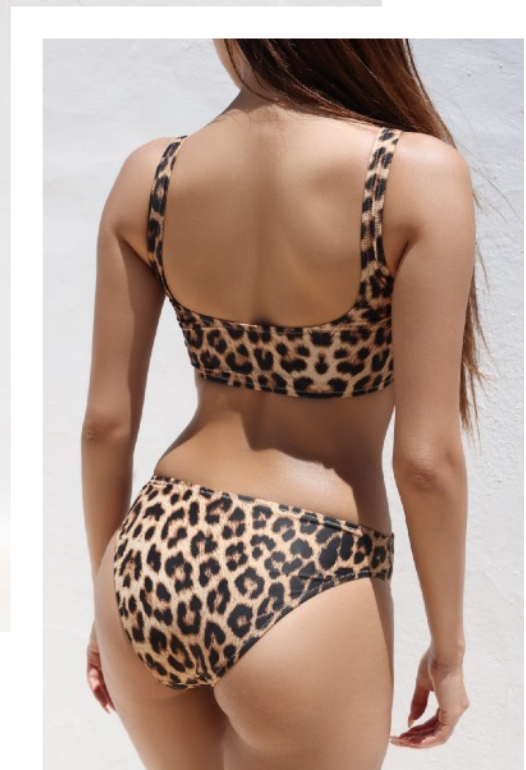

WAVY JEWEL BIKINI

W A V Y
J E W E L
B I K I N I

DETAILS: GOLD-PLATED STRAPS
AND GILDED TIPS

WAVY JEWEL BIKINI

W A V Y
J E W E L
B I K I N I

DETAILS: GOLD-PLATED STRAPS
AND GILDED TIPS

W A V Y J E W E L B I K I N I

SHELL ONE PIECE

DETAILS:
GOLD-PLATED STRAPS AND
GILDED TIPS

SHELL ONE PIECE

DETAILS:
GOLD-PLATED STRAPS AND
GILDED TIPS

SHELL ONE PIECE

DETAILS:
GOLD-PLATED STRAPS AND
GILDED TIPS

APRIL PINK BIKINI

DETAILS:
GOLD COLORED TIPS

FELINE ONE PIECE

FELINE ONE
PIECE

pipng color

FELINE BIKINI

FELINE BIKINI

DETAILS: GOLD COLORED TIPS

Laces colors

FELINE STRIPE