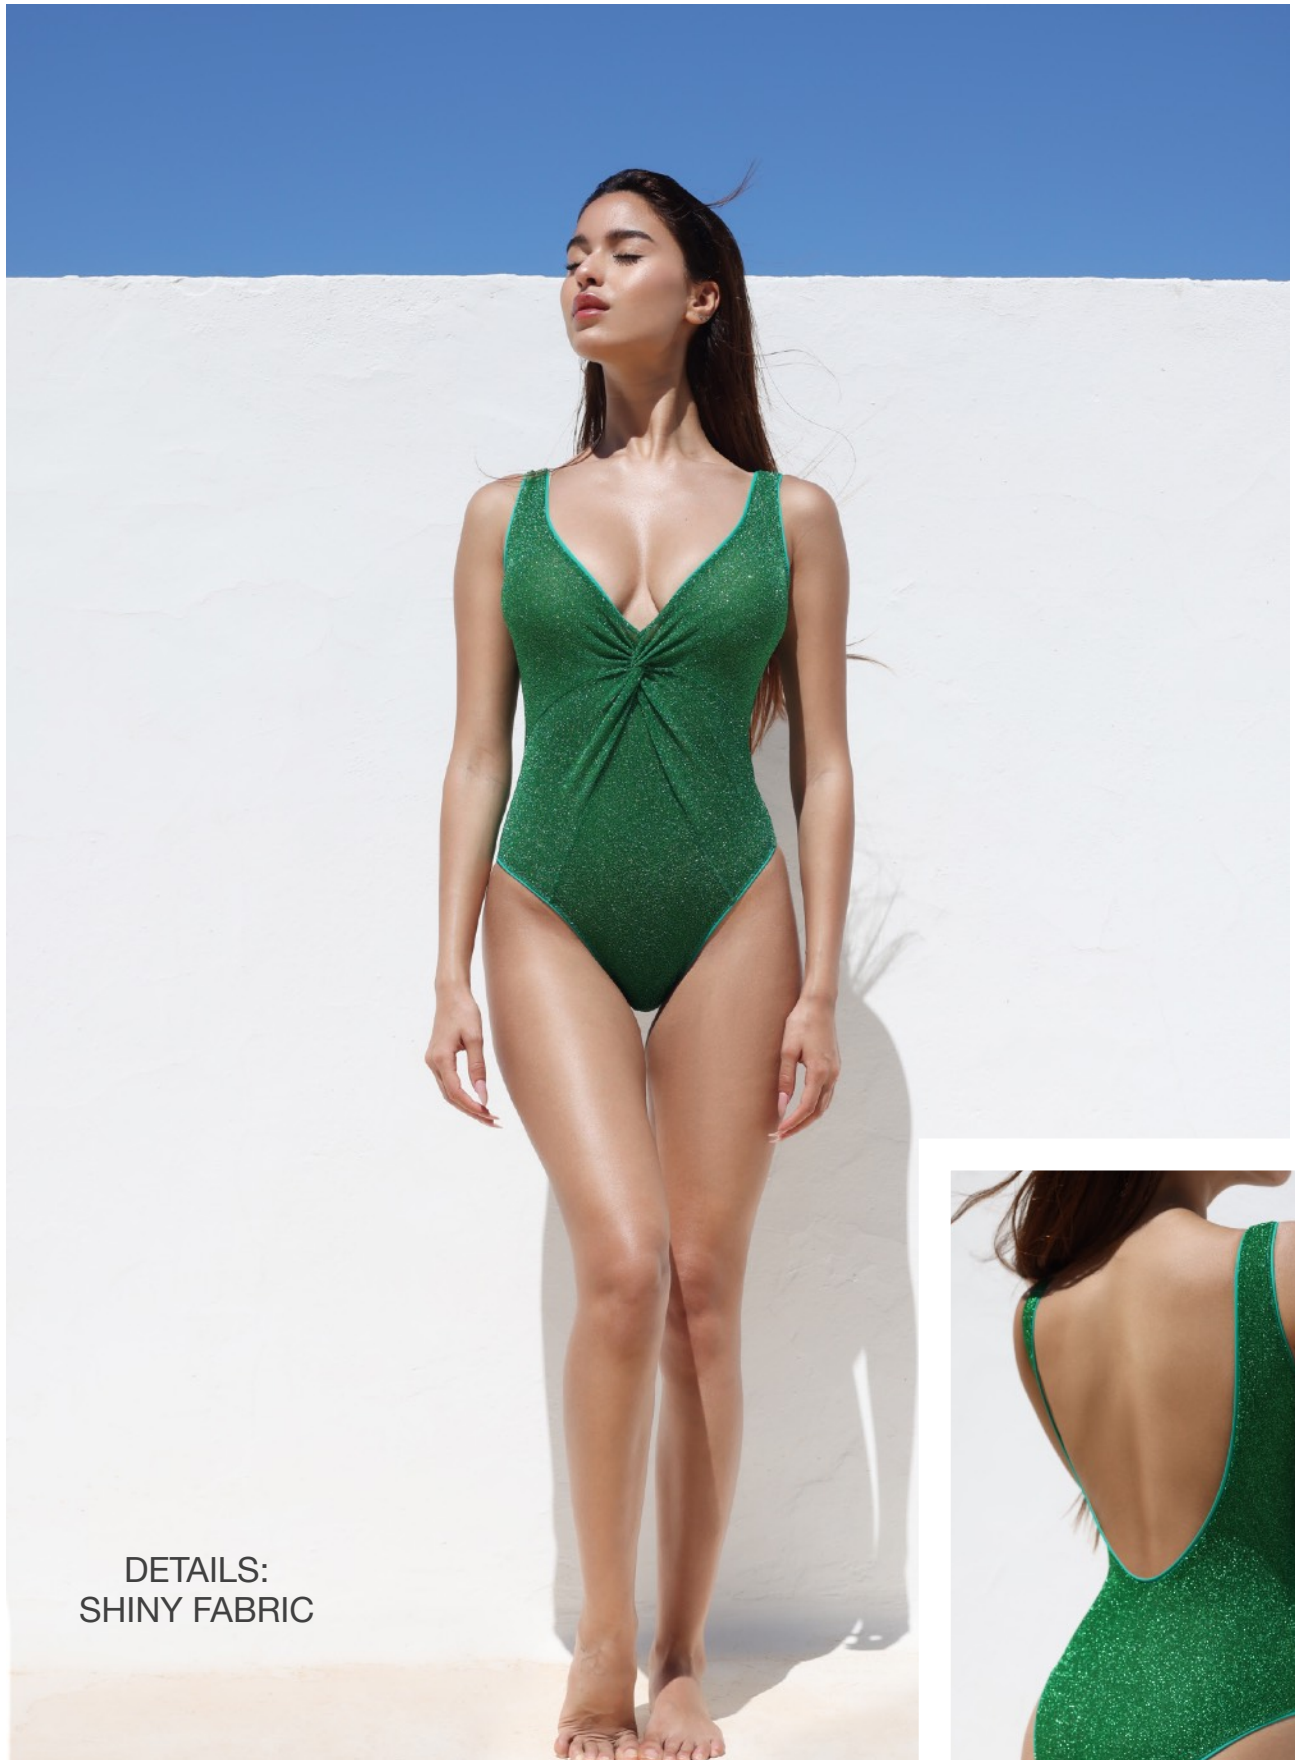

DRAPED ONE PIECE

DETAILS:
SHINY FABRIC

piping color