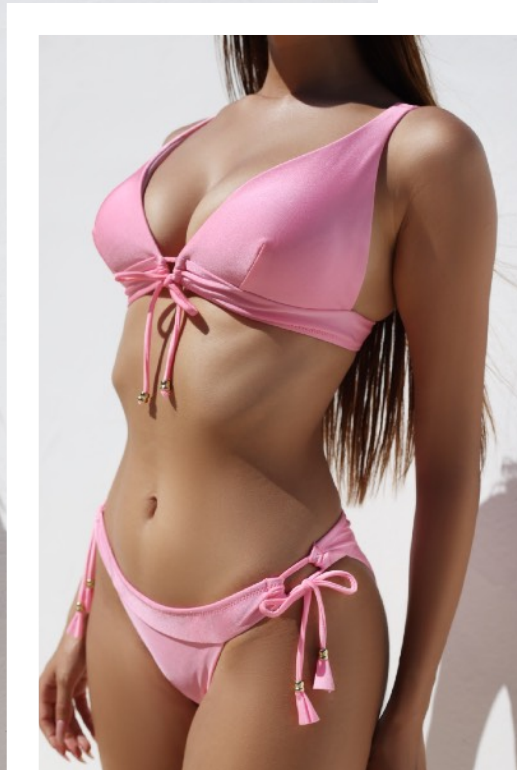

WAVY JEWEL BIKINI

W A V Y
J E W E L
B I K I N I

DETAILS: GOLD-PLATED STRAPS
AND GILDED TIPS

WAVY JEWEL BIKINI

W A V Y
J E W E L
B I K I N I

DETAILS: GOLD-PLATED STRAPS
AND GILDED TIPS

W A V Y J E W E L B I K I N I

W A V Y
J E W E L
B I K I N I

DETAILS: GOLD-PLATED STRAPS
AND GILDED TIPS

SHELL ONE PIECE

DETAILS:
GOLD-PLATED STRAPS AND
GILDED TIPS
AND SHINNY FABRIC

SHELL ONE PIECE

DETAILS:
GOLD-PLATED STRAPS AND
GILDED TIPS

SHELL ONE PIECE

DETAILS:
GOLD-PLATED STRAPS AND
GILDED TIPS

SHELL ONE PIECE

DETAILS:
GOLD-PLATED STRAPS AND
GILDED TIPS

SHELL ONE PIECE

DETAILS:
GOLD-PLATED STRAPS AND
GILDED TIPS

APRIL PINK BIKINI

DETAILS:
GOLD COLORED TIPS

FELINE ONE PIECE

FELINE ONE
PIECE

pipng color

FELINE BIKINI

FELINE BIKINI

DETAILS: GOLD COLORED TIPS

Laces colors

FELINE STRIPE