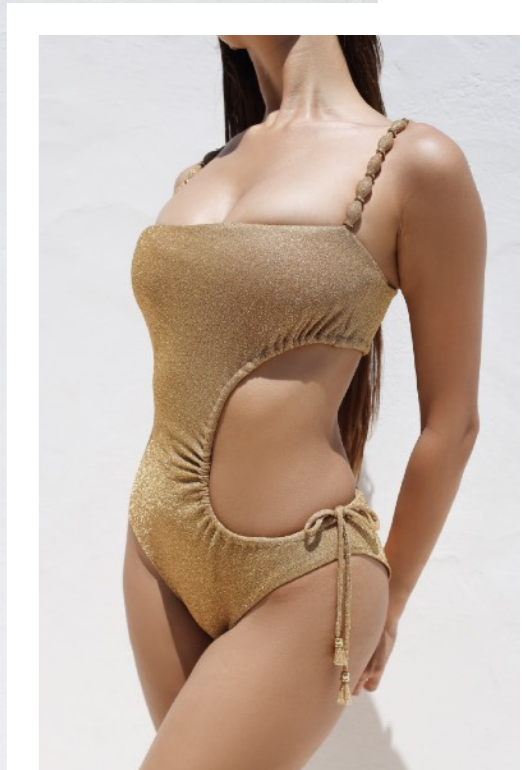

WAVY JEWEL BIKINI

W A V Y
J E W E L
B I K I N I

DETAILS: GOLD-PLATED STRAPS
AND GILDED TIPS

WAVY JEWEL BIKINI

W A V Y
J E W E L
B I K I N I

DETAILS: GOLD-PLATED STRAPS
AND GILDED TIPS

W A V Y J E W E L B I K I N I

W A V Y
J E W E L
B I K I N I

DETAILS: GOLD-PLATED STRAPS
AND GILDED TIPS

SHELL ONE PIECE

DETAILS:
GOLD-PLATED STRAPS AND
GILDED TIPS
AND SHINNY FABRIC

SHELL ONE PIECE

DETAILS:
GOLD-PLATED STRAPS AND
GILDED TIPS

SHELL ONE PIECE

DETAILS:
GOLD-PLATED STRAPS AND
GILDED TIPS

SHELL ONE PIECE

DETAILS:
GOLD-PLATED STRAPS AND
GILDED TIPS

SHELL ONE PIECE

DETAILS:
GOLD-PLATED STRAPS AND
GILDED TIPS

APRIL PINK BIKINI

DETAILS:
GOLD COLORED TIPS