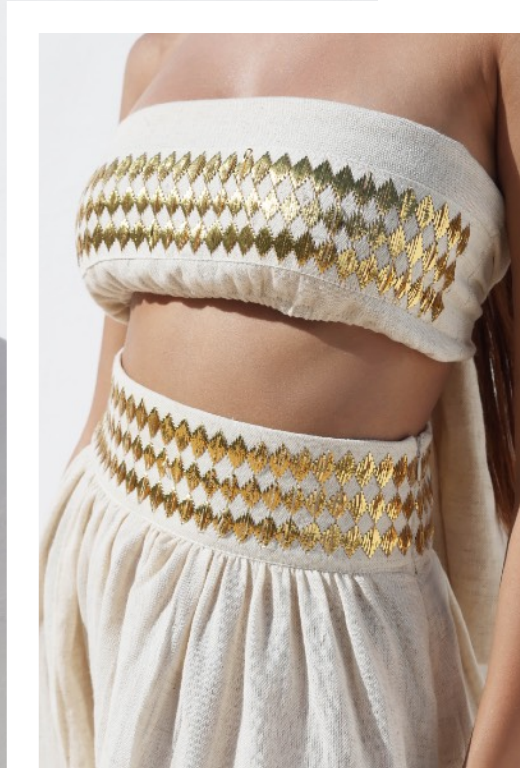

WAVY JEWEL BIKINI

W A V Y
J E W E L
B I K I N I

DETAILS: GOLD-PLATED STRAPS
AND GILDED TIPS

WAVY JEWEL BIKINI

W A V Y
J E W E L
B I K I N I

DETAILS: GOLD-PLATED STRAPS
AND GILDED TIPS

W A V Y J E W E L B I K I N I

W A V Y
J E W E L
B I K I N I

DETAILS: GOLD-PLATED STRAPS
AND GILDED TIPS

SHELL ONE PIECE

DETAILS:
GOLD-PLATED STRAPS AND
GILDED TIPS
AND SHINNY FABRIC

SHELL ONE PIECE

DETAILS:
GOLD-PLATED STRAPS AND
GILDED TIPS

SHELL ONE PIECE

DETAILS:
GOLD-PLATED STRAPS AND
GILDED TIPS

SHELL ONE PIECE

DETAILS:
GOLD-PLATED STRAPS AND
GILDED TIPS

SHELL ONE PIECE

DETAILS:
GOLD-PLATED STRAPS AND
GILDED TIPS

APRIL PINK BIKINI

DETAILS:
GOLD COLORED TIPS

SET EMBROIDERED
IN GOLD THREAD

DETAILS:
SET EMBROIDERED IN
GOLD THREAD

SET EMBROIDERED
IN GOLD THREAD

DETAILS:
SET EMBROIDERED IN
GOLD THREAD

Instagram: @seef_swimwear
Website: www.seefswimwear.com

2024