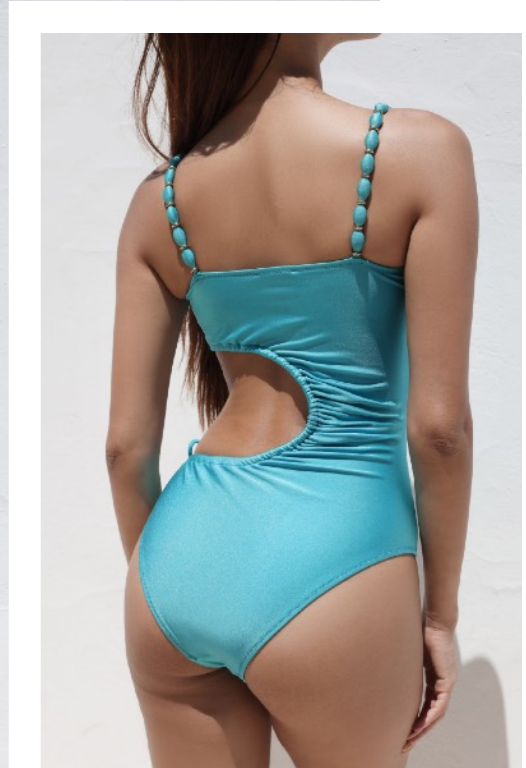

WAVY JEWEL BIKINI

W A V Y
J E W E L
B I K I N I

DETAILS: GOLD-PLATED STRAPS
AND GILDED TIPS

WAVY JEWEL BIKINI

W A V Y
J E W E L
B I K I N I

DETAILS: GOLD-PLATED STRAPS
AND GILDED TIPS

W A V Y J E W E L B I K I N I

W A V Y
J E W E L
B I K I N I

DETAILS: GOLD-PLATED STRAPS
AND GILDED TIPS

SHELL ONE PIECE

DETAILS:
GOLD-PLATED STRAPS AND
GILDED TIPS
AND SHINNY FABRIC

SHELL ONE PIECE

DETAILS:
GOLD-PLATED STRAPS AND
GILDED TIPS

SHELL ONE PIECE

DETAILS:
GOLD-PLATED STRAPS AND
GILDED TIPS

SHELL ONE PIECE

DETAILS:
GOLD-PLATED STRAPS AND
GILDED TIPS

SHELL ONE PIECE

DETAILS:
GOLD-PLATED STRAPS AND
GILDED TIPS

APRIL PINK BIKINI

DETAILS:
GOLD COLORED TIPS

FELINE ONE PIECE

FELINE ONE
PIECE

pipng color

FELINE BIKINI

FELINE BIKINI

DETAILS: GOLD COLORED TIPS

Laces colors

FELINE STRIPE