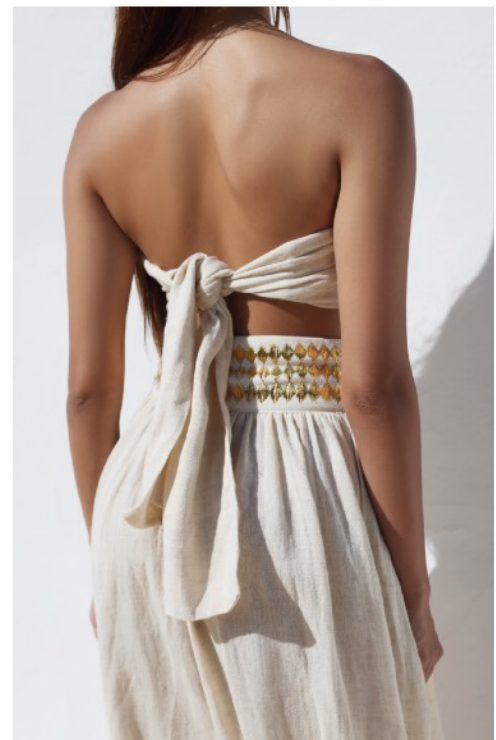

WAVY JEWEL BIKINI

W A V Y
J E W E L
B I K I N I

DETAILS: GOLD-PLATED STRAPS
AND GILDED TIPS

WAVY JEWEL BIKINI

W A V Y
J E W E L
B I K I N I

DETAILS: GOLD-PLATED STRAPS
AND GILDED TIPS

W A V Y J E W E L B I K I N I

W A V Y
J E W E L
B I K I N I

DETAILS: GOLD-PLATED STRAPS
AND GILDED TIPS

SHELL ONE PIECE

DETAILS:
GOLD-PLATED STRAPS AND
GILDED TIPS
AND SHINNY FABRIC

SHELL ONE PIECE

DETAILS:
GOLD-PLATED STRAPS AND
GILDED TIPS

SET EMBROIDERED
IN GOLD THREAD

DETAILS:
SET EMBROIDERED IN
GOLD THREAD

SET EMBROIDERED
IN GOLD THREAD

DETAILS:
SET EMBROIDERED IN
GOLD THREAD

Instagram: @seef_swimwear
Website: www.seefswimwear.com

2024