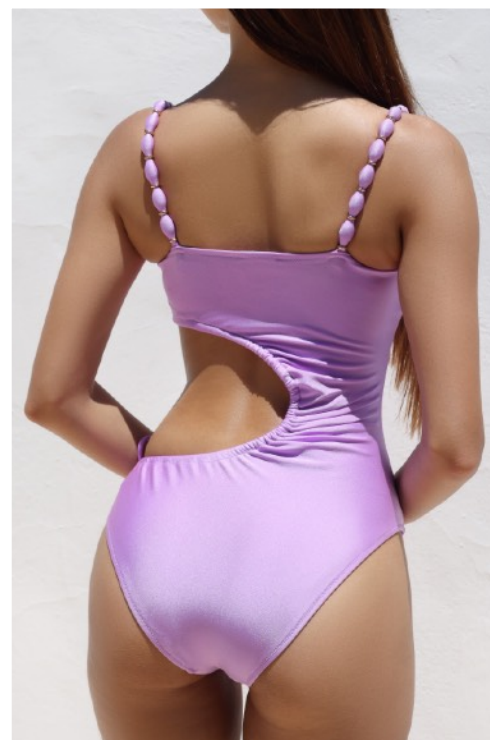

WAVY JEWEL BIKINI

W A V Y
J E W E L
B I K I N I

DETAILS: GOLD-PLATED STRAPS
AND GILDED TIPS

WAVY JEWEL BIKINI

W A V Y
J E W E L
B I K I N I

DETAILS: GOLD-PLATED STRAPS
AND GILDED TIPS

W A V Y J E W E L B I K I N I

W A V Y
J E W E L
B I K I N I

DETAILS: GOLD-PLATED STRAPS
AND GILDED TIPS

SHELL ONE PIECE

DETAILS:
GOLD-PLATED STRAPS AND
GILDED TIPS
AND SHINNY FABRIC

SHELL ONE PIECE

DETAILS:
GOLD-PLATED STRAPS AND
GILDED TIPS

SHELL ONE PIECE

DETAILS:
GOLD-PLATED STRAPS AND
GILDED TIPS

SHELL ONE PIECE

DETAILS:
GOLD-PLATED STRAPS AND
GILDED TIPS

SHELL ONE PIECE

DETAILS:
GOLD-PLATED STRAPS AND
GILDED TIPS

APRIL PINK BIKINI

DETAILS:
GOLD COLORED TIPS