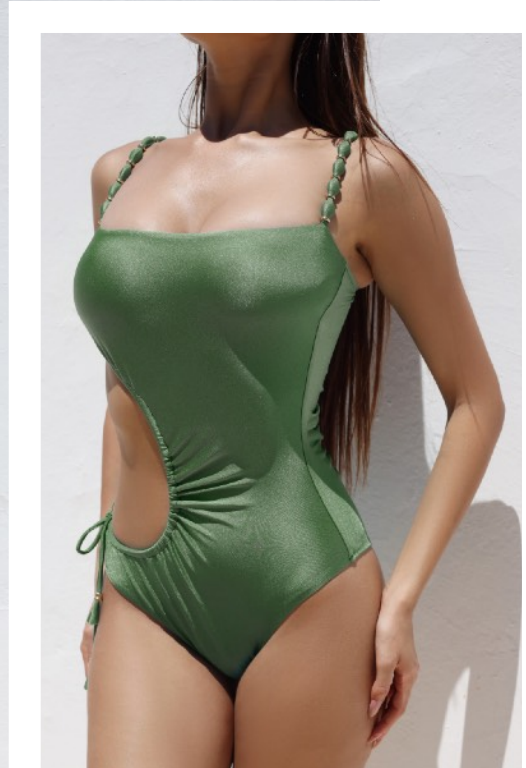

WAVY JEWEL BIKINI

W A V Y
J E W E L
B I K I N I

DETAILS: GOLD-PLATED STRAPS
AND GILDED TIPS

WAVY JEWEL BIKINI

W A V Y
J E W E L
B I K I N I

DETAILS: GOLD-PLATED STRAPS
AND GILDED TIPS

W A V Y J E W E L B I K I N I

W A V Y
J E W E L
B I K I N I

DETAILS: GOLD-PLATED STRAPS
AND GILDED TIPS

SHELL ONE PIECE

DETAILS:
GOLD-PLATED STRAPS AND
GILDED TIPS
AND SHINNY FABRIC

SHELL ONE PIECE

DETAILS:
GOLD-PLATED STRAPS AND
GILDED TIPS

SHELL ONE PIECE

DETAILS:
GOLD-PLATED STRAPS AND
GILDED TIPS

SHELL ONE PIECE

DETAILS:
GOLD-PLATED STRAPS AND
GILDED TIPS

SHELL ONE PIECE

DETAILS:
GOLD-PLATED STRAPS AND
GILDED TIPS

APRIL PINK BIKINI

DETAILS:
GOLD COLORED TIPS